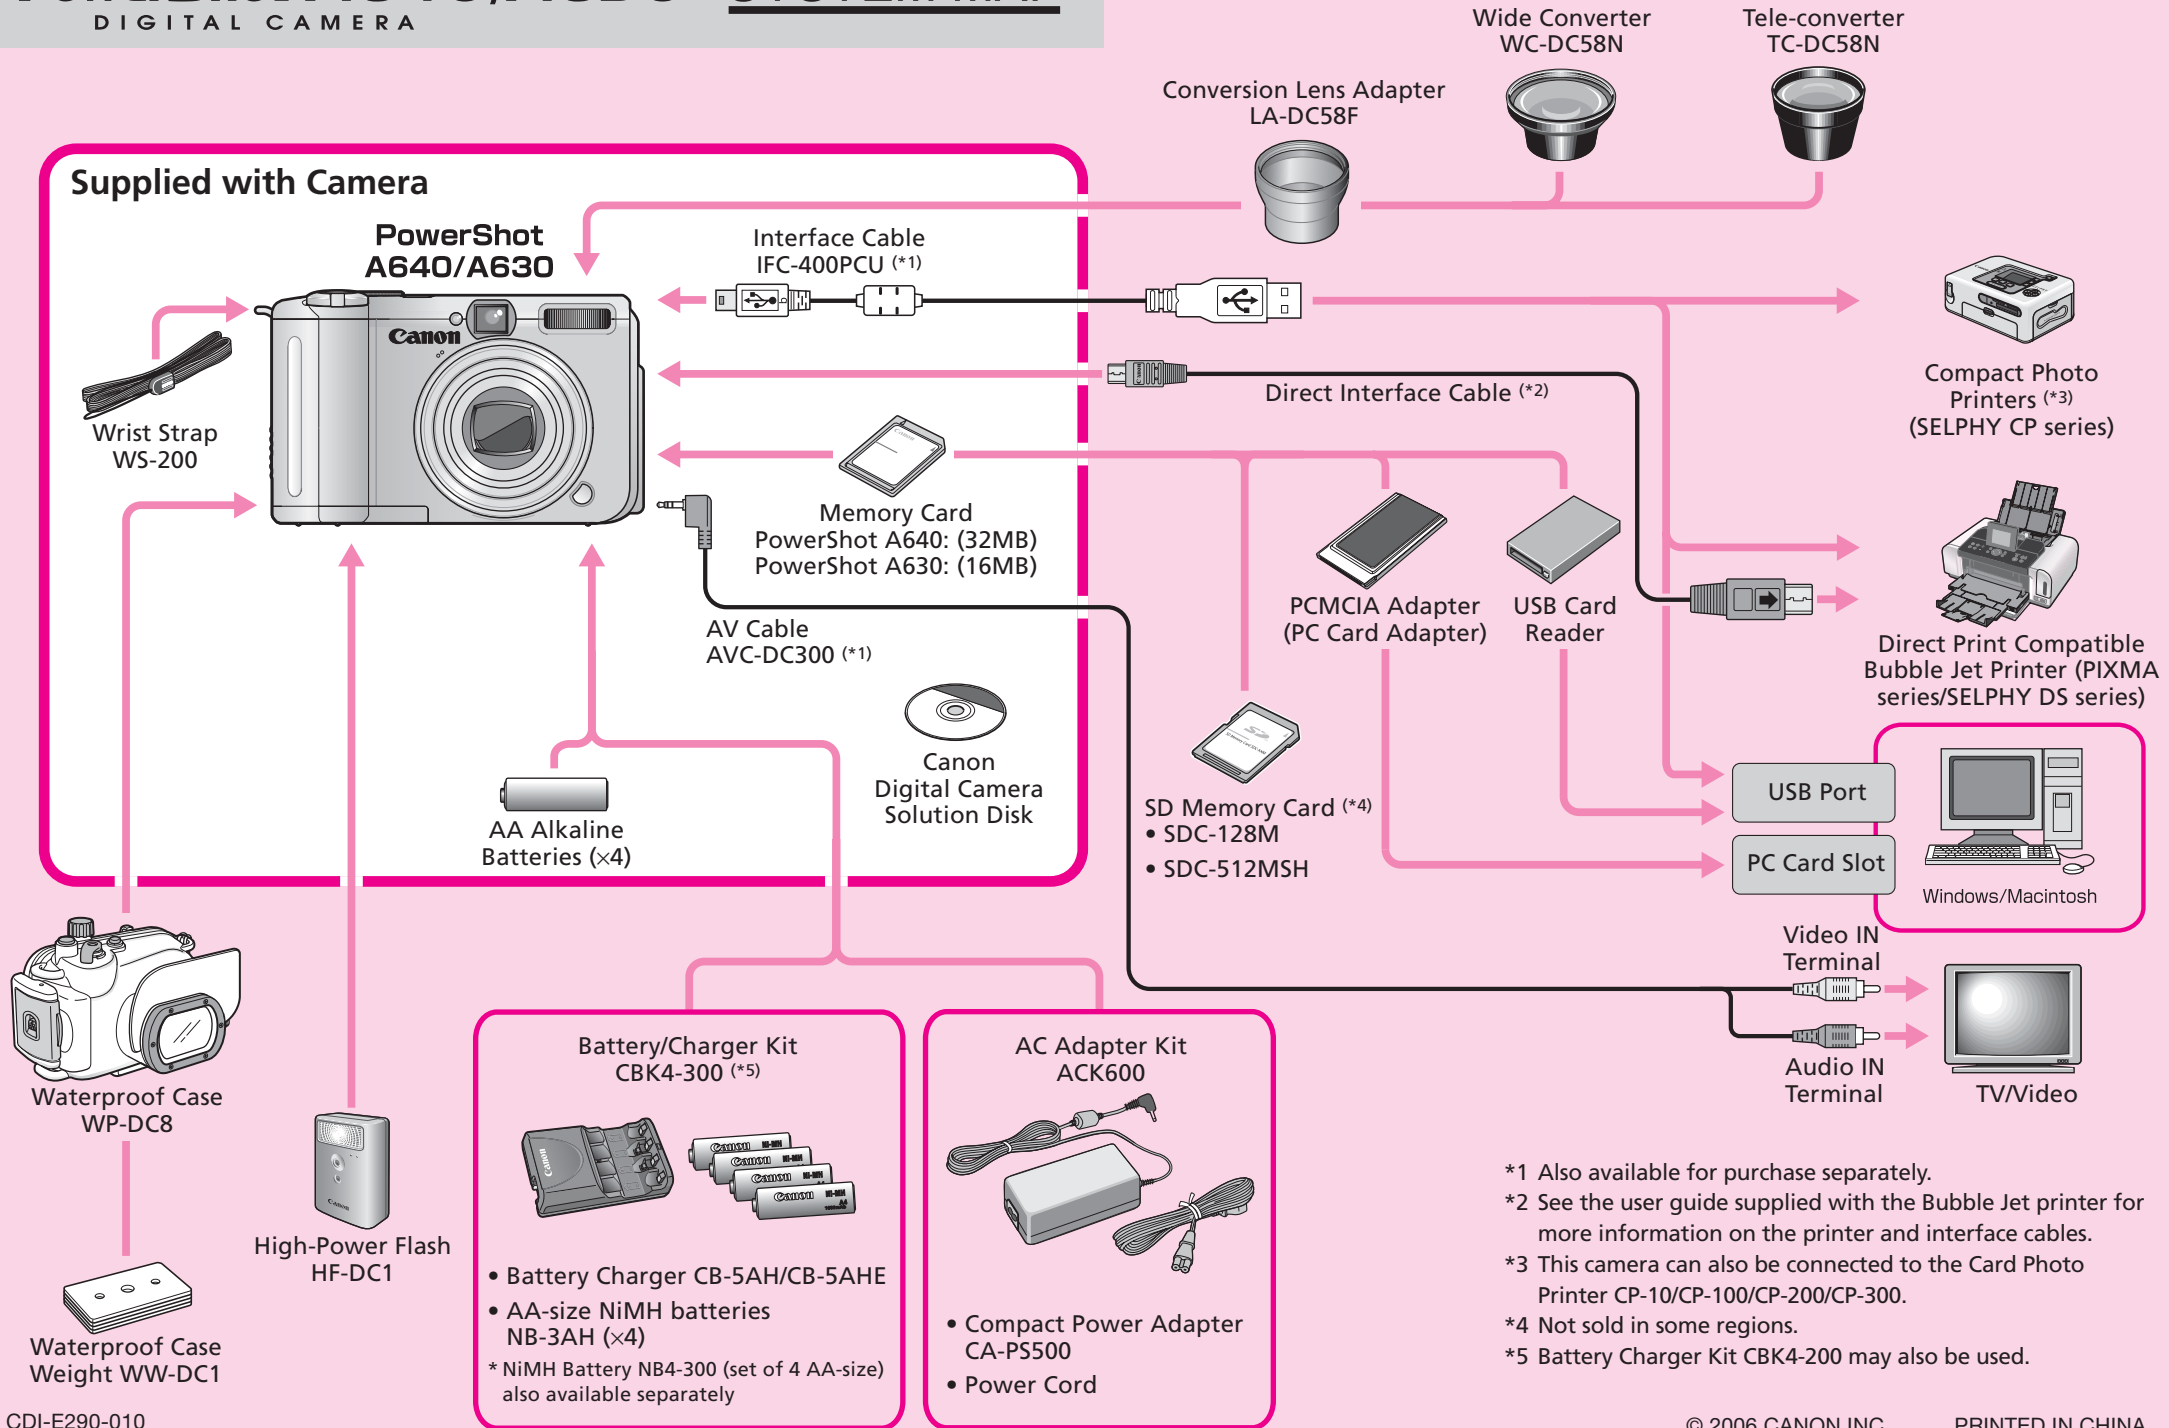

PowerShot A640/A630 SYSTEM MAP

DIGITAL CAMERA

*1 Also available for purchase separately.
 *2 See the user guide supplied with the Bubble Jet printer for more information on the printer and interface cables.
 *3 This camera can also be connected to the Card Photo Printer CP-10/CP-100/CP-200/CP-300.
 *4 Not sold in some regions.
 *5 Battery Charger Kit CBK4-200 may also be used.

Confirming the Package Contents

Your camera package includes all of the following items. If any of these items are missing, please contact the dealer for assistance.

- Digital Camera
- Wrist Strap WS-200
- AA Alkaline Batteries (×4)
- Memory Card
PowerShot A640: (32MB)
PowerShot A630: (16MB)
- Interface Cable IFC-400PCU
- AV Cable AVC-DC300
- Canon Digital Camera Solution Disk
- Basic Camera User Guide
- Advanced Camera User Guide
- Direct Print User Guide
- Software Starter Guide
- System Map (this sheet)
- Warranty Card
- "For Windows® XP and Mac OS X Users" Leaflet
- "Canon Customer Support" Leaflet

Other Accessories

- **SD Memory Card**
SD memory cards are used to store images recorded by the camera. Canon brand cards are available in 128 MB and 512 MB capacities.
- **Interface Cable IFC-400PCU**
Use this cable to connect the camera to a computer, Compact Photo Printer (SELPHY series) or to a Bubble Jet printer (refer to your Bubble Jet printer user guide).
- **AV Cable AVC-DC300**
Use this cable to connect the camera to a TV set.
- **Waterproof Case WP-DC8**
You can use this case to take underwater shots at depths of up to 40 meters (130 feet), and of course it's ideal for taking worry-free pictures in the rain, at the beach, or on the ski slopes.